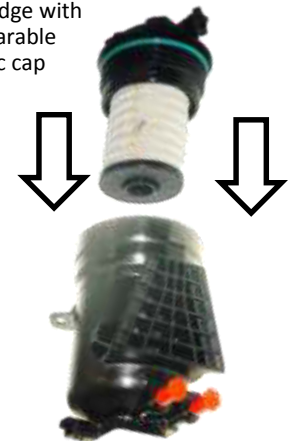

Complete module

Cartridge with inseparable plastic cap

Main technical features :**Diesel3Tech™ Technology** associated with chevron pleated technology (filtration of particles from 4µm), Electrical Heating of fuel, Water level sensor and **Patented exclusive System** «Clean Service» : the filtering cartridge is integrated within the complete module. The inseparable cap will limit every risk of contamination of the diesel injectors during the replacement of this cartridge.